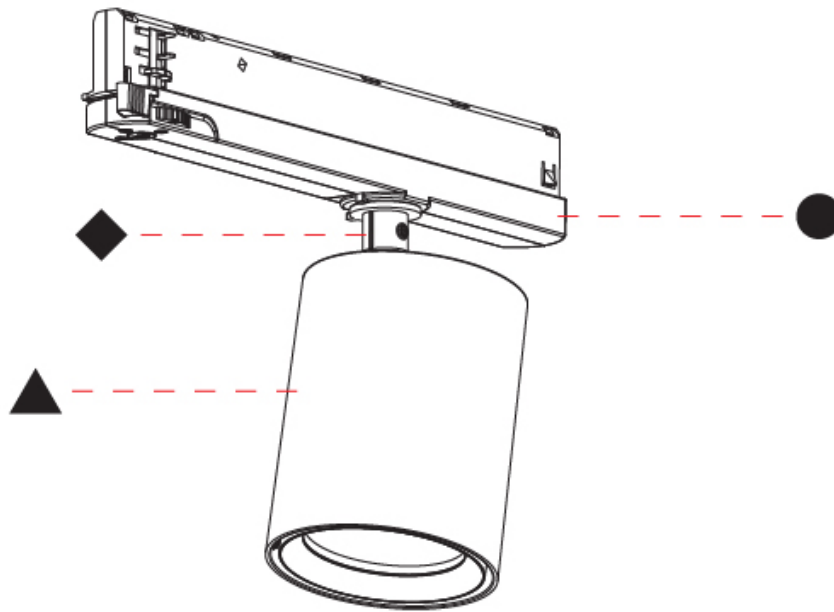

OPTICAL

Reflector°: 20 / 32 / 54
Adjustability: Rotational 350°; Tilt 90°

RATINGS AND CERTIFICATIONS

Certified By: CSA Certified to UL and CSA Standards
IP rating: IP20

CENTRIQ IN TRACK

A3T218-

PROJECT
TYPE
SPECIFIER
QUANTITY
DATE